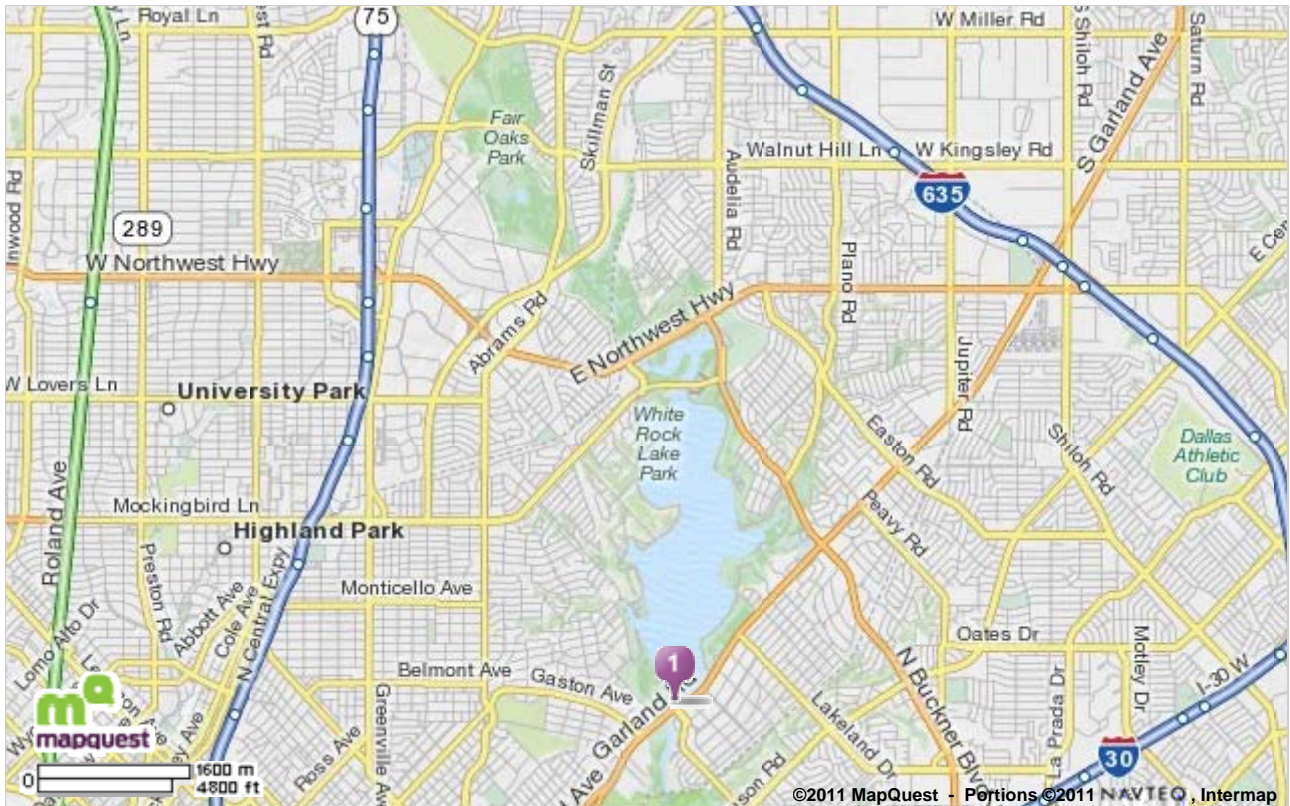

Notes

Search Results for:  
"white rock lake" near Dallas, TX

**1** White Rock Lake  
Dallas, TX

[All rights reserved. Use subject to License/Copyright](#)

Directions and maps are informational only. We make no warranties on the accuracy of their content, road conditions or route usability or expeditiousness. You assume all risk of use. MapQuest and its suppliers shall not be liable to you for any loss or delay resulting from your use of MapQuest. Your use of MapQuest means you agree to our [Terms of Use](#)